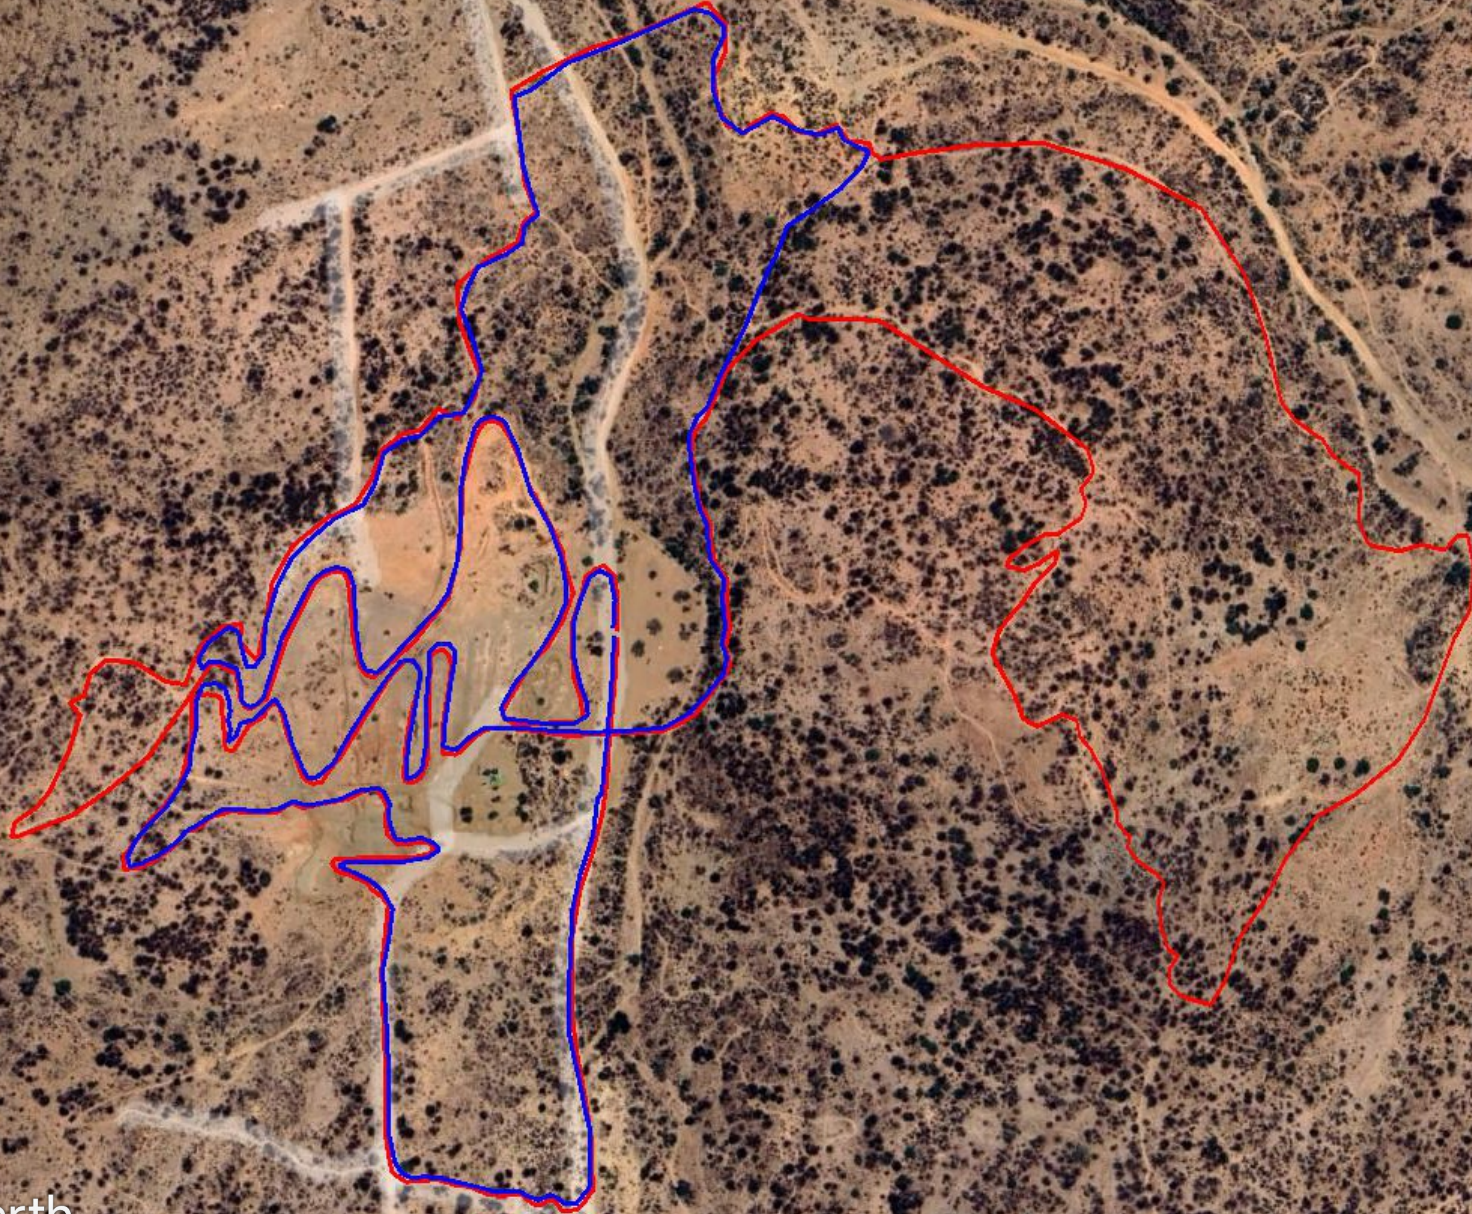

2022 Nationals MTB XCO

Legend

-  2022 Nationals BLUE - 3.20km (66m Climb)
-  2022 Nationals RED 4.8km (111m Climb)

Google Earth

Image © 2022 CNES / Airbus

300 m